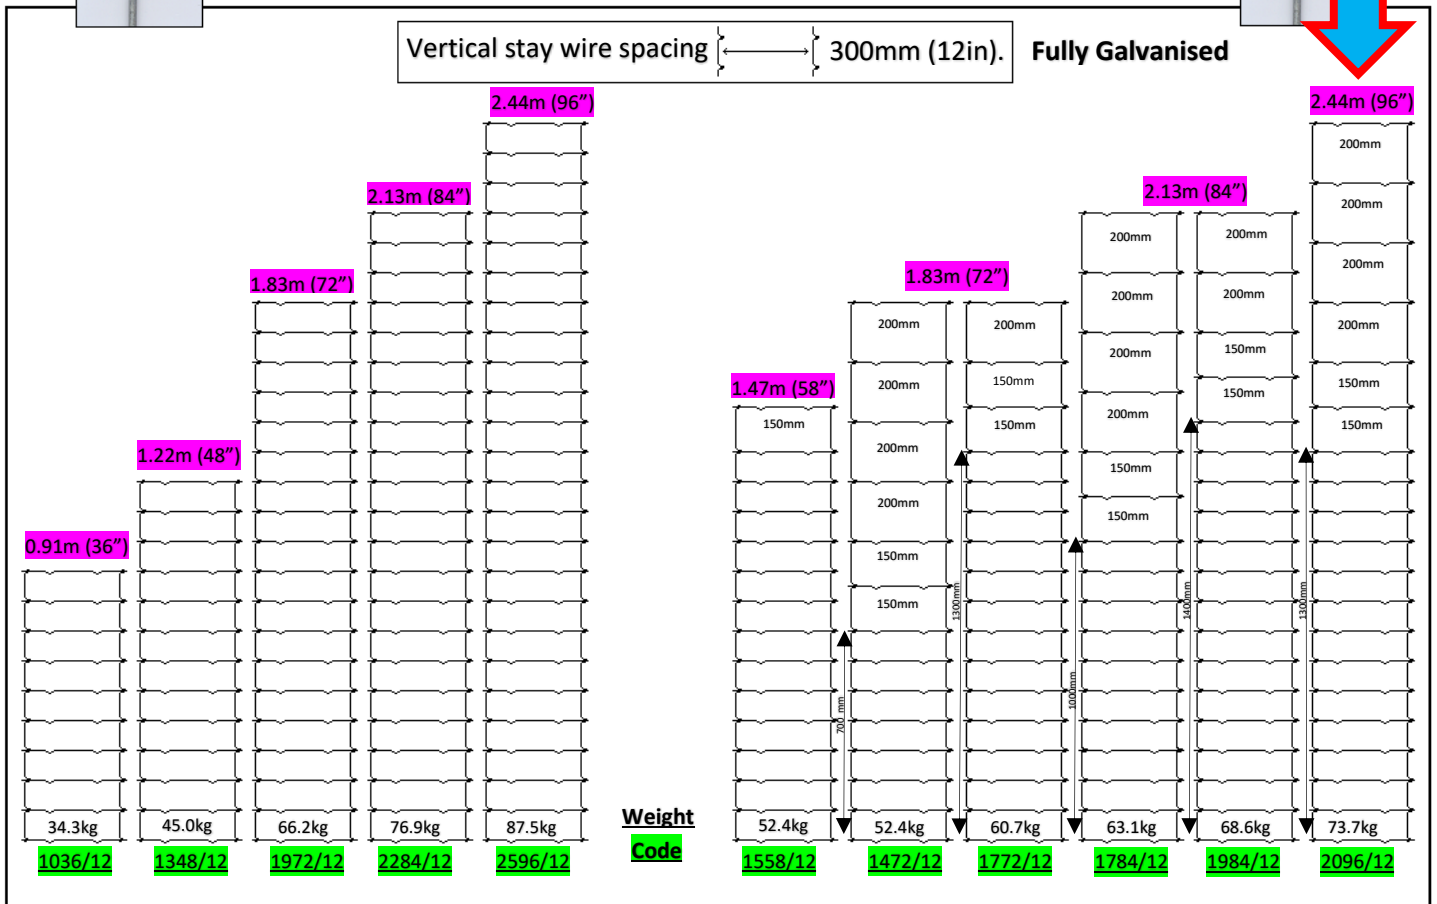

BONNOX "Close Mesh" (AfricaPattern)

Horizontal line wire spacing  100mm (4in), unless otherwise indicated.

Vertical stay wire spacing  300mm (12in). **Fully Galvanised**

Vertical stay wire spacing  150mm (6in).